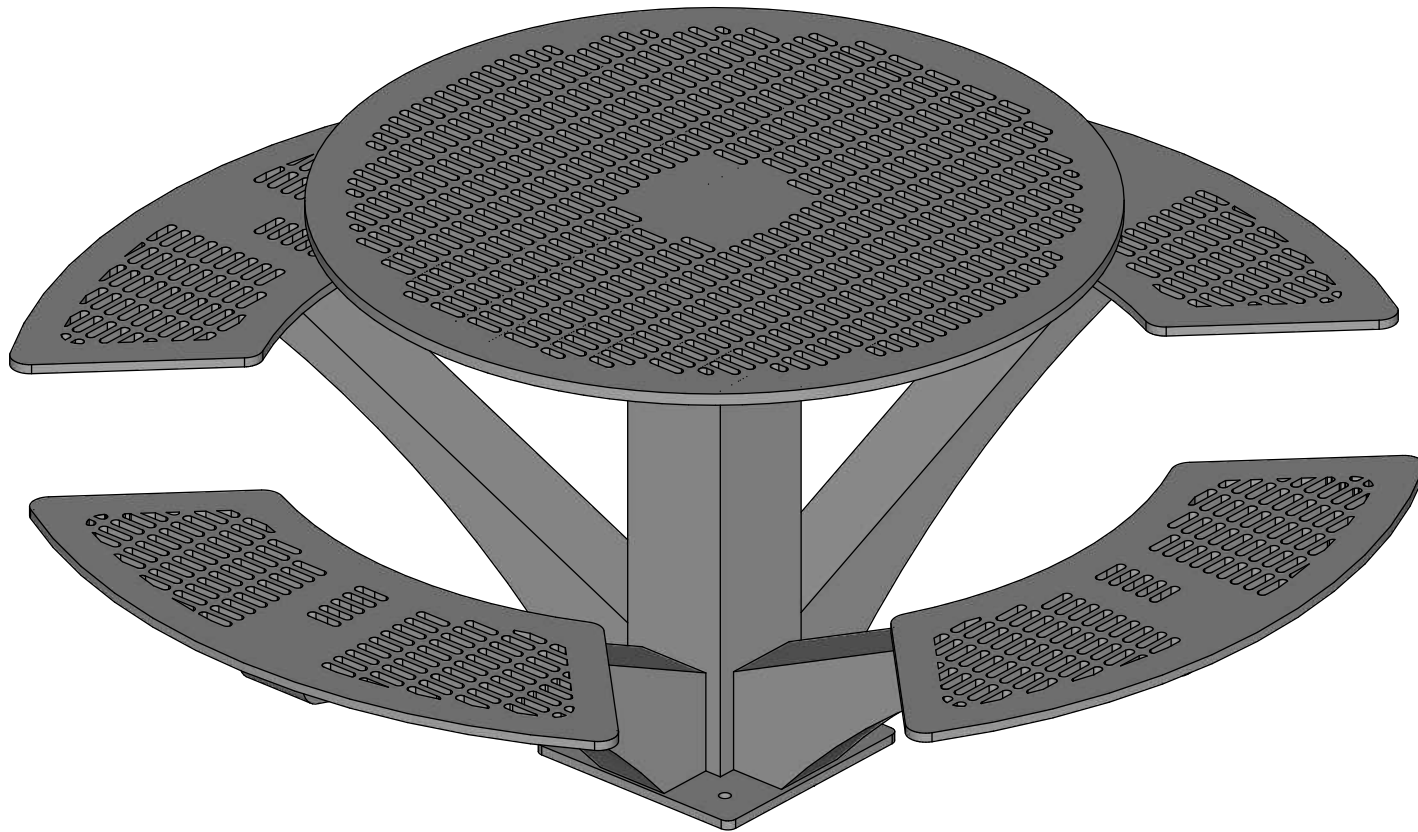

Wishbone
site furnishings

WISHBONE SITE FURNISHINGS LTD

210-27090 GLOUCESTER WAY LANGLEY, BC

DWG. TITLE: URBAN SPACE PICNIC TABLE

REVISION: 11/03/21 R:01

MATERIAL:
ALUMINUM

DWG. NO.
DWSBPT11032100

DRAWN BY:
GARY PARMAR

PATTERN NO.
N/A

MODEL NO.
USPT-70

SCALE:
1:24

SHEET:
1 OF 2

DATE:
11 MAR 21

 site furnishings

WISHBONE SITE FURNISHINGS LTD
 210-27090 GLOUCESTER WAY LANGLEY, BC

DWG. TITLE: URBAN SPACE PICNIC
REVISION: 11/03/21 R:01

MATERIAL:
 ALUMINUM

DWG. NO.
 DWSBPT11032100

DRAWN BY:
 GARY PARMAR

PATTERN NO.
 N/A

MODEL NO.
 USPT-70

SCALE:
 AS SHOWN

SHEET:
 2 OF 2

DATE:
 11 MAR 21